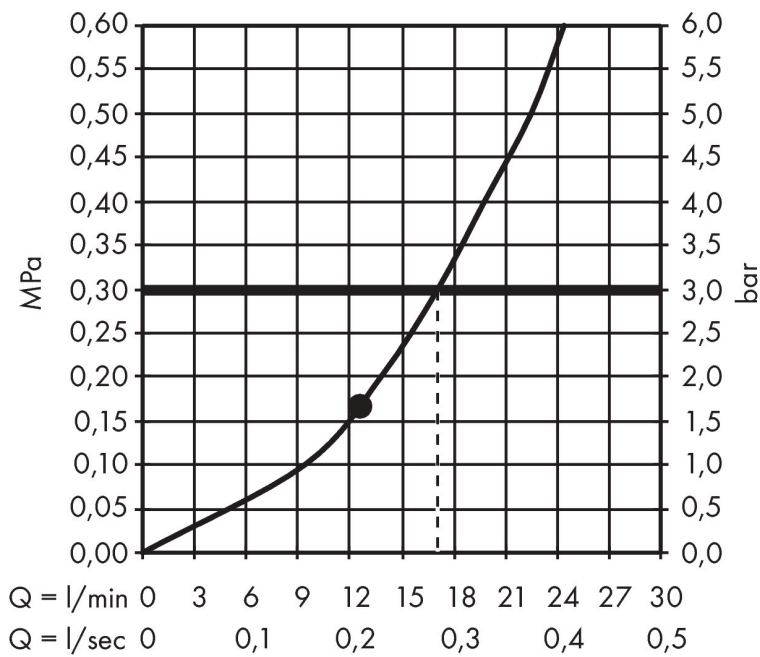

Brand hansgrohe
Art. Name **Raindance E** Overhead shower 300 1jet with shower arm
Art. Nr. 26238670
Surface Matt Black

Flow chart

The consumption was measured in combination with the appropriate fittings (thermostat/mixer/in-wall valve) to reflect actual application in practice.