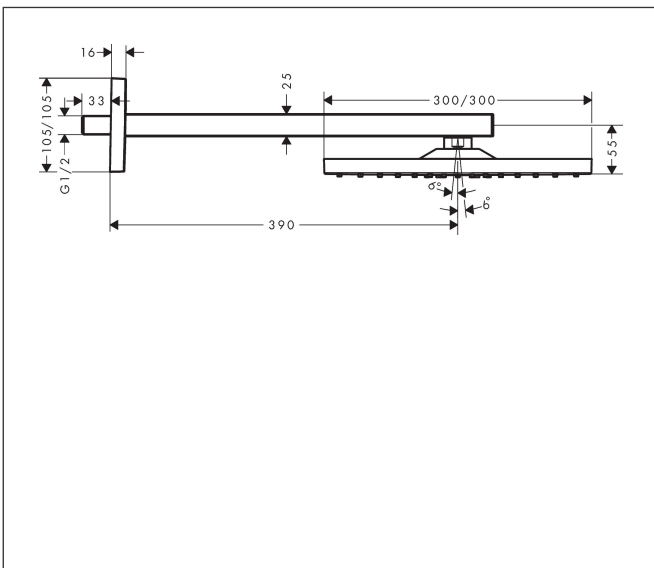

Drawing

Technology

Spray Types